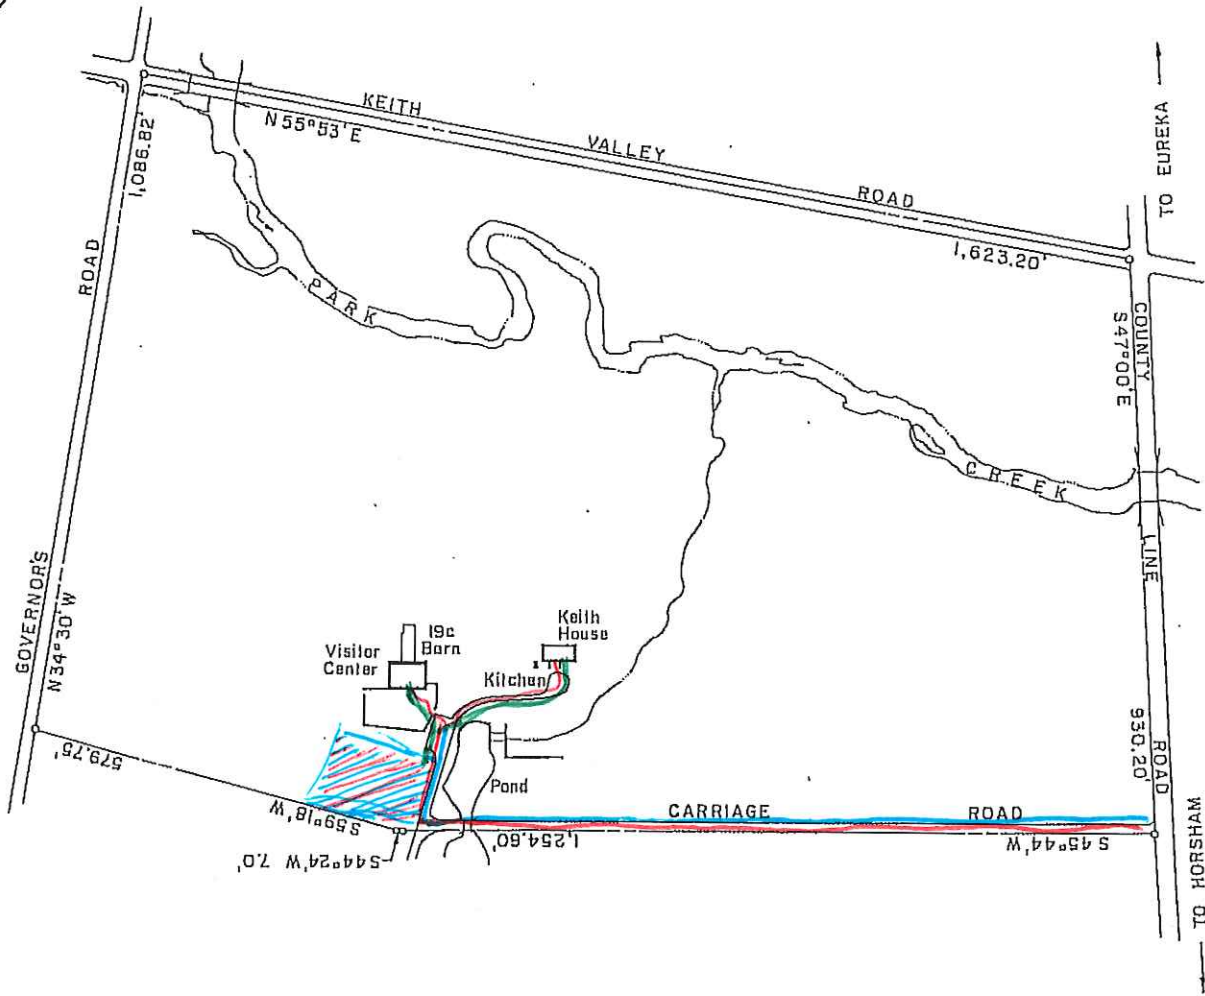

SCALE: 1" = 200'

Key:

- pathways
- ice melt as needed
- plowing

MAP E

GP snow/ice (3" or more)

25

GRAEME PARK

Horsham, Montgomery County

41.77 Acres

SCALE: 1" = 200'