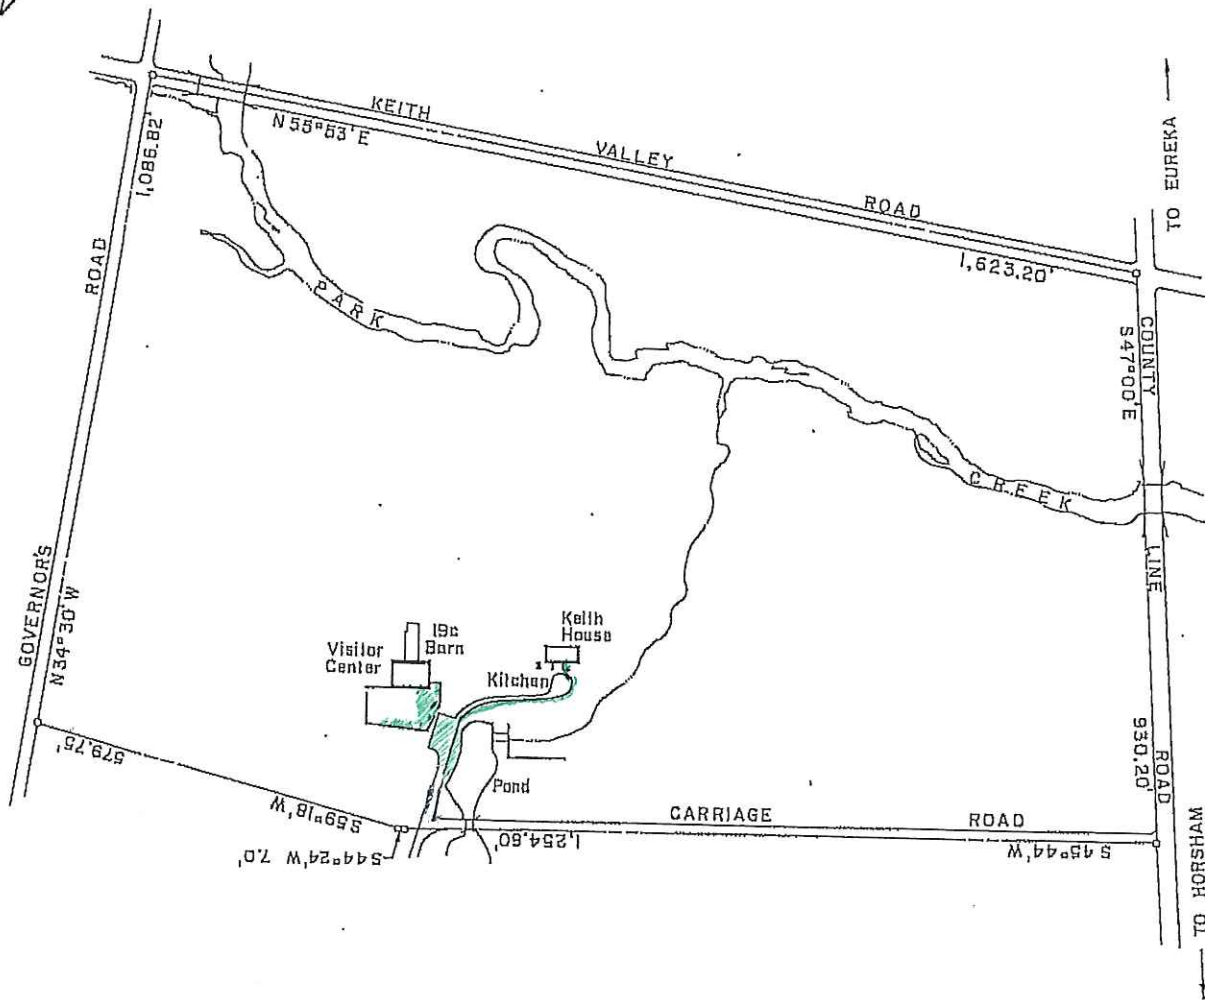

MAP A.
GP Mowing

25

GRAEME PARK
 Horsham, Montgomery County
 41.77 Acres
 SCALE: 1" = 200'

MAP B
GP weed control

25

GRAEME PARK
Horsham, Montgomery County
41.77 Acres
SCALE: 1" = 200'

MAP C
GP field Cutting

Key:

- pathways
- ice melt as needed

MAP D

GP snow/ice (less than 3")

25

GRAEME PARK

Horsham, Montgomery County

41.77 Acres

SCALE: 1" = 200'

Key:

- pathways
- ice melt as needed
- plowing

MAP E

GP snow/ice (3" or more)

25

GRAEME PARK

Horsham, Montgomery County

41.77 Acres

SCALE: 1" = 200'