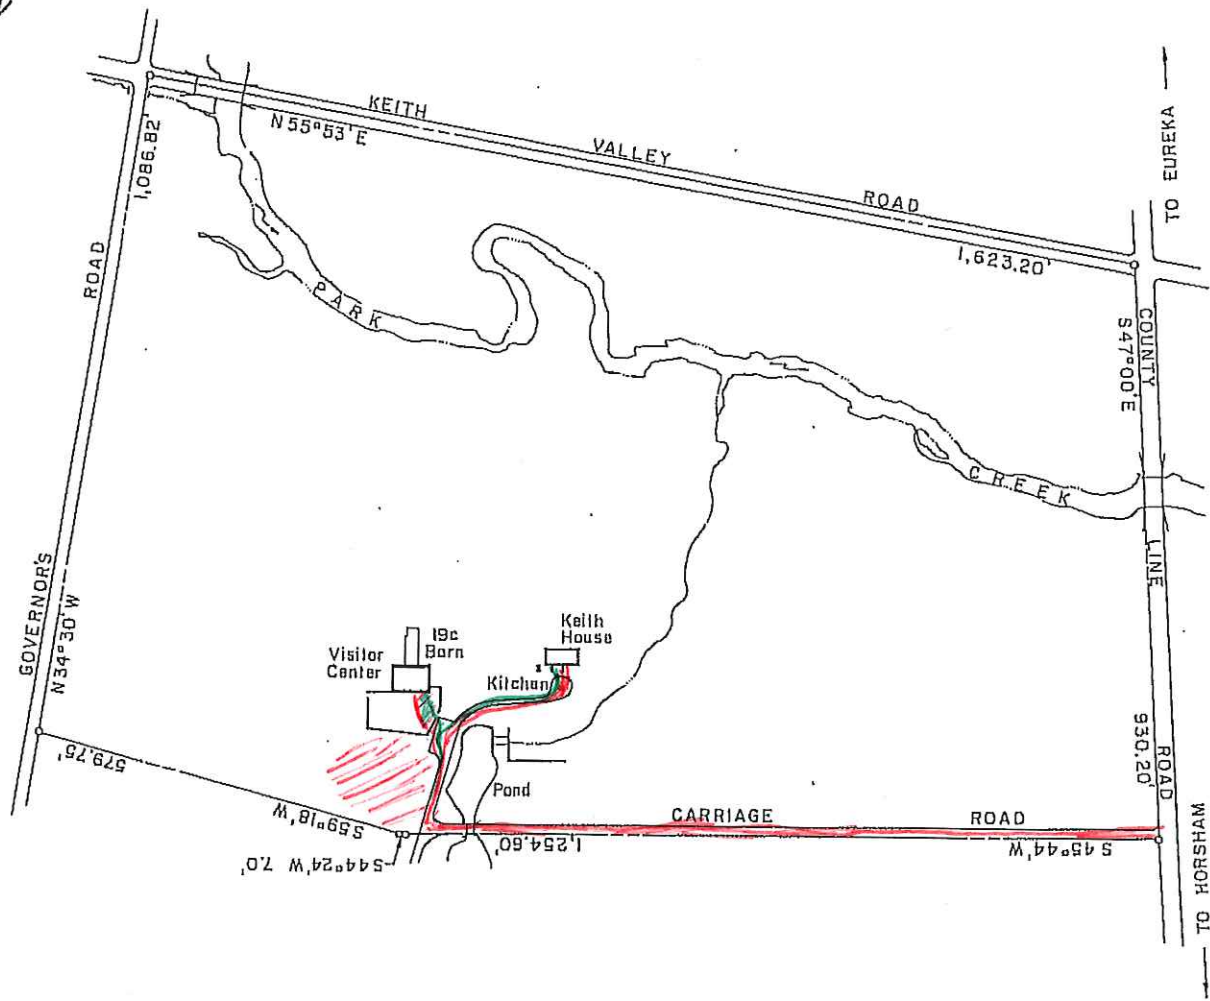

MAP A.
GP Mowing

25

GRAEME PARK
 Horsham, Montgomery County
 41.77 Acres
 SCALE: 1" = 200'

MAP B
GP weed control

25

GRAEME PARK
Horsham, Montgomery County
41.77 Acres
SCALE: 1" = 200'

MAP C
GP field Cutting

Key:

- pathways
- ice melt as needed

MAP D

GP snow/ice (less than 3")

25

GRAEME PARK

Horsham, Montgomery County

41.77 Acres

SCALE: 1" = 200'

Key:

- pathways
- ice melt as needed
- plowing

MAP E

GP snow/ice (3" or more)

25

GRAEME PARK

Horsham, Montgomery County

41.77 Acres

SCALE: 1" = 200'