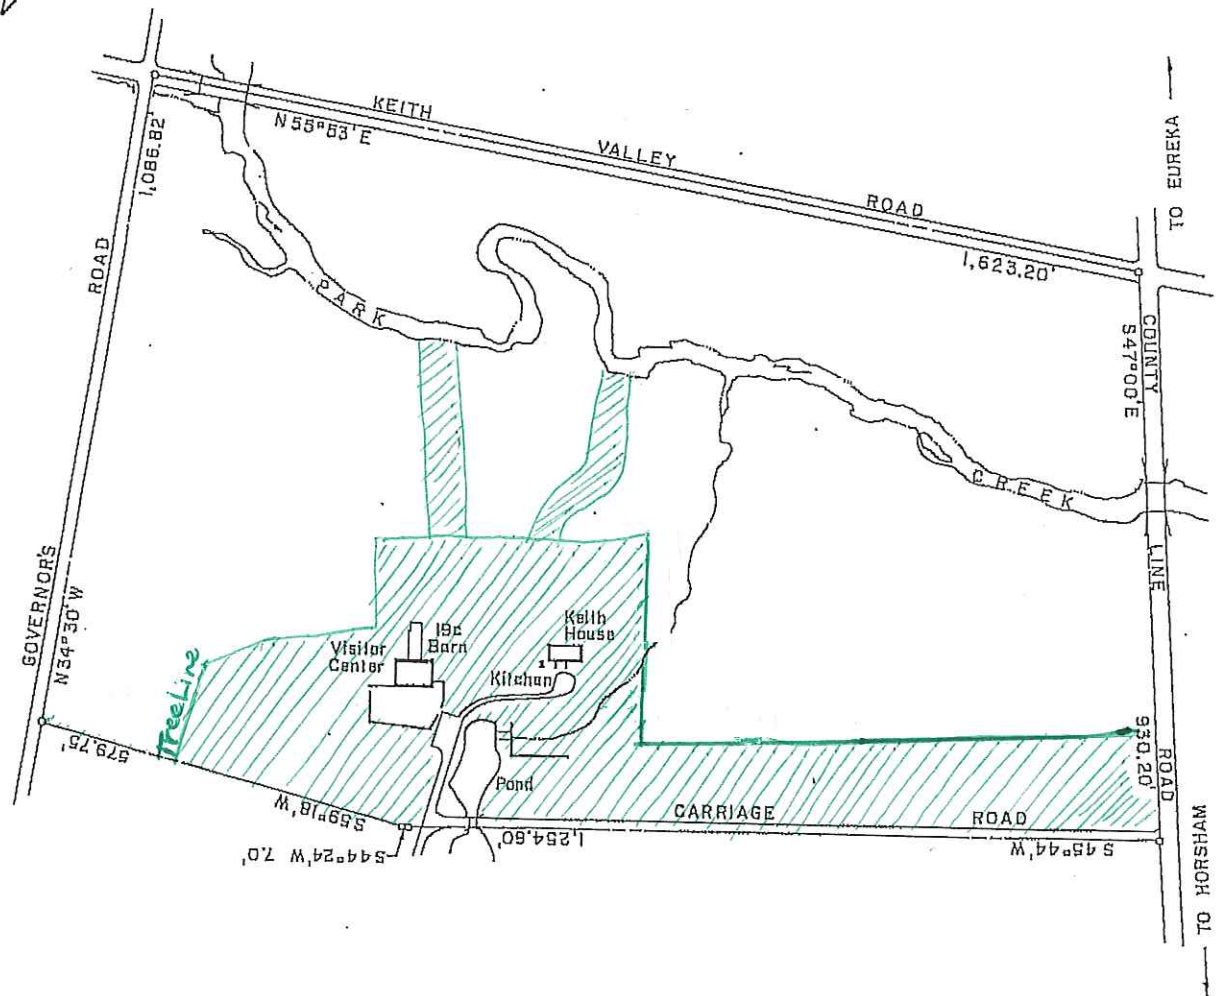

MAP A.
GP Mowing

25

GRAEME PARK
 Horsham, Montgomery County
 41.77 Acres
 SCALE: 1" = 200'

MAP B
GP weed control

25

GRAEME PARK
Horsham, Montgomery County
41.77 Acres
SCALE: 1" = 200'

MAP C
GP field Cutting

Key:

- pathways
- ice melt as needed

MAP D

GP snow/ice (less than 3")

25

GRAEME PARK

Horsham, Montgomery County

41.77 Acres

SCALE: 1" = 200'

Key:

- pathways
- ice melt as needed
- plowing

MAP E

GP snow/ice (3" or more)

25

GRAEME PARK

Horsham, Montgomery County

41.77 Acres

SCALE: 1" = 200'