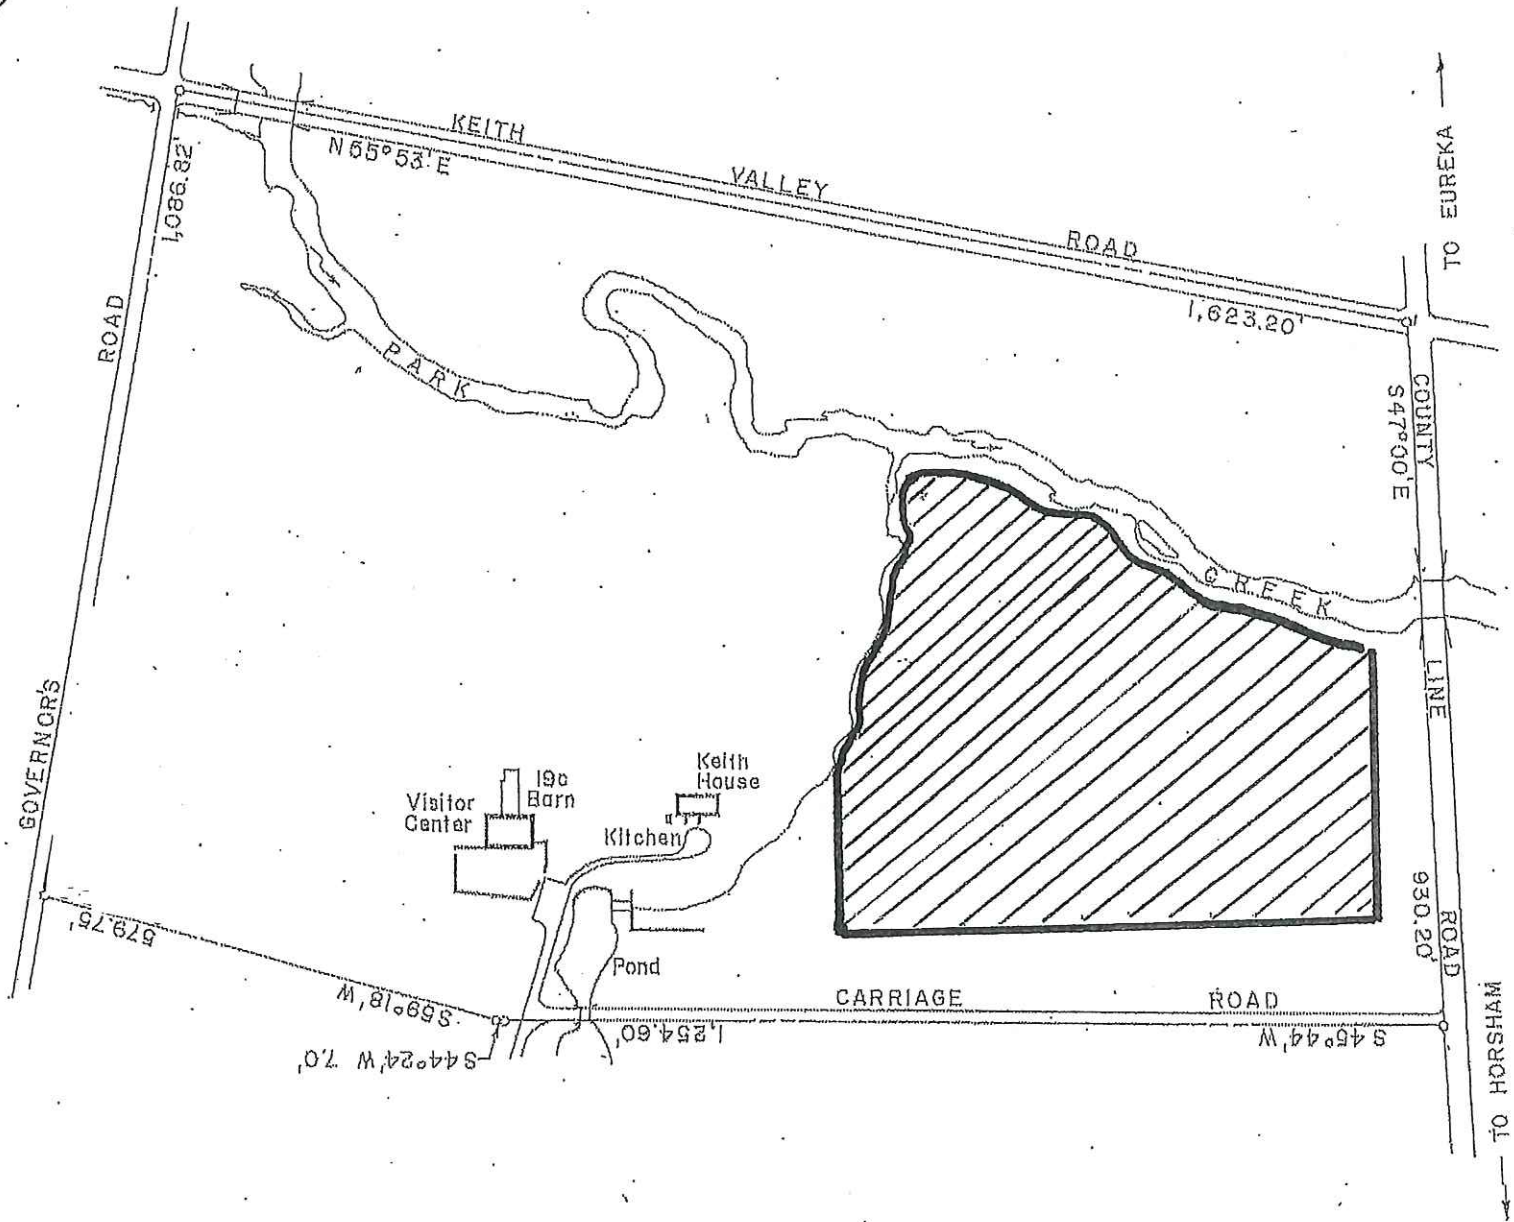

MAP A.
GP Mowing

25

GRAEME PARK
 Horsham, Montgomery County
 41.77 Acres
 SCALE: 1" = 200'

MAP B
GP weed control

25

GRAEME PARK
Horsham, Montgomery County
41.77 Acres
SCALE: 1" = 200'

MAP C
GP field Cutting

Key:

- pathways
- ice melt as needed

MAP D

GP snow/ice (less than 3")

25

GRAEME PARK

Horsham, Montgomery County

41.77 Acres

SCALE: 1" = 200'

Key:

- pathways
- ice melt as needed
- plowing

MAP E

GP snow/ice (3" or more)

25

GRAEME PARK

Horsham, Montgomery County

41.77 Acres

SCALE: 1" = 200'